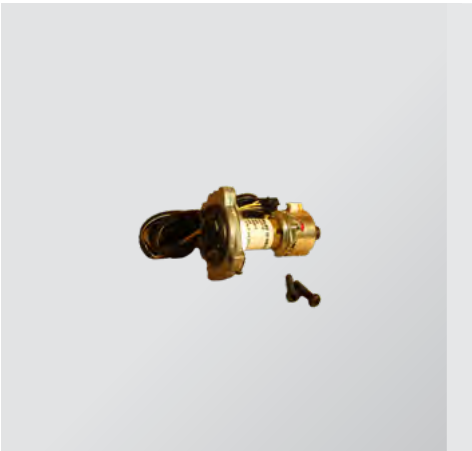

50-4161
Dexen Power Vent Module
(required for 50-3884 Power Vent Kit)

50-4129
C44 Cool Surface System
Front Vent Kit (Flush)

50-3455
C34/C44/C60/C72 Cool Surface System
Side Vent

50-4173
C Series IPI Dual Convection Fan Kit
(240 CFM combined) - Dexen Only

C44 Linear Gas Fireplace Accessories

50-4148
DEXEN IPI NG to LP Conversion Kit
(Stepper Motor Only)
Orifice included with units.

C60 LINEAR GAS FIREPLACE

ORDERING NOTES

- To complete a unit, you need to order:
 - A body (C60ID)
- All C60 units include steel liner, steel bezel & vermiculite.
- Remote & Top lighting included with C60ID.
- LP Conversion Kit available separately for IPI units.
- Additional or alternative options are available separately.