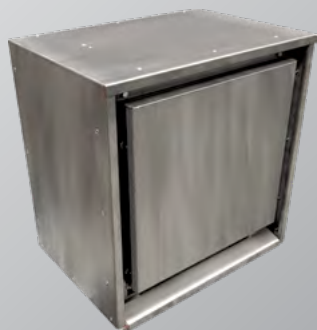

50-3884

C/G Series IPI Power Vent Kit w/110ft Wiring
(requires 50-2321 Vent Reducer & 50-4161 Module)