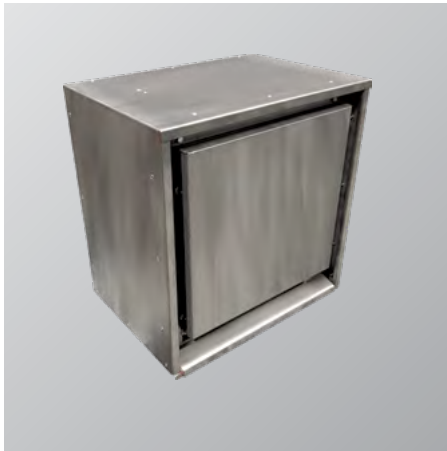

C34 Linear Gas Fireplace Accessories

50-3884

C/G Series IPI Power Vent Kit w/110ft Wiring
(requires 50-2321 Vent Reducer & 50-4161 Module)