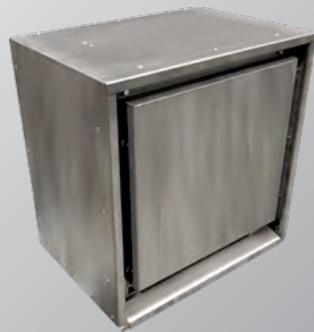

50-3884
C/G Series IPI Power Vent Kit w/110ft Wiring
(requires 50-2321 Vent Reducer)