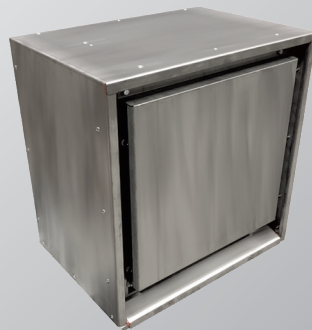

50-4294
Signature Birch Log Set

50-3838
E33/C Series/Urbana River Rock Set w/Twigs
(Order 2 for the C60)

50-3994
C60 Tall Slim Line Surround 1.75"
65 3/8" W X 26" H

50-3995
C60 Tall Borderview Surround
Powder Coated Grey - 66 3/4" W x 27 1/2" H