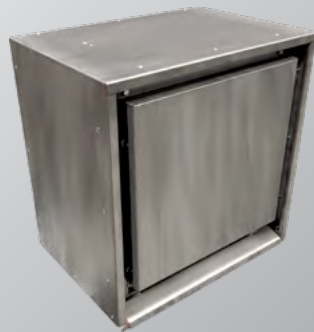

50-3884
C/G Series IPI Power Vent Kit w/110ft Wiring
(requires 50-2321 Vent Reducer)