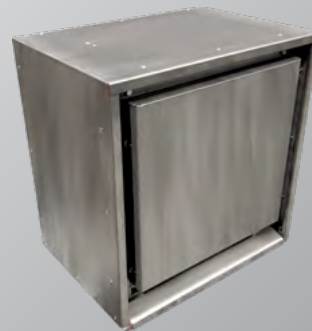

50-3884
C/G Series IPI Power Vent Kit w/110ft Wiring
(requires 50-4161 Module)